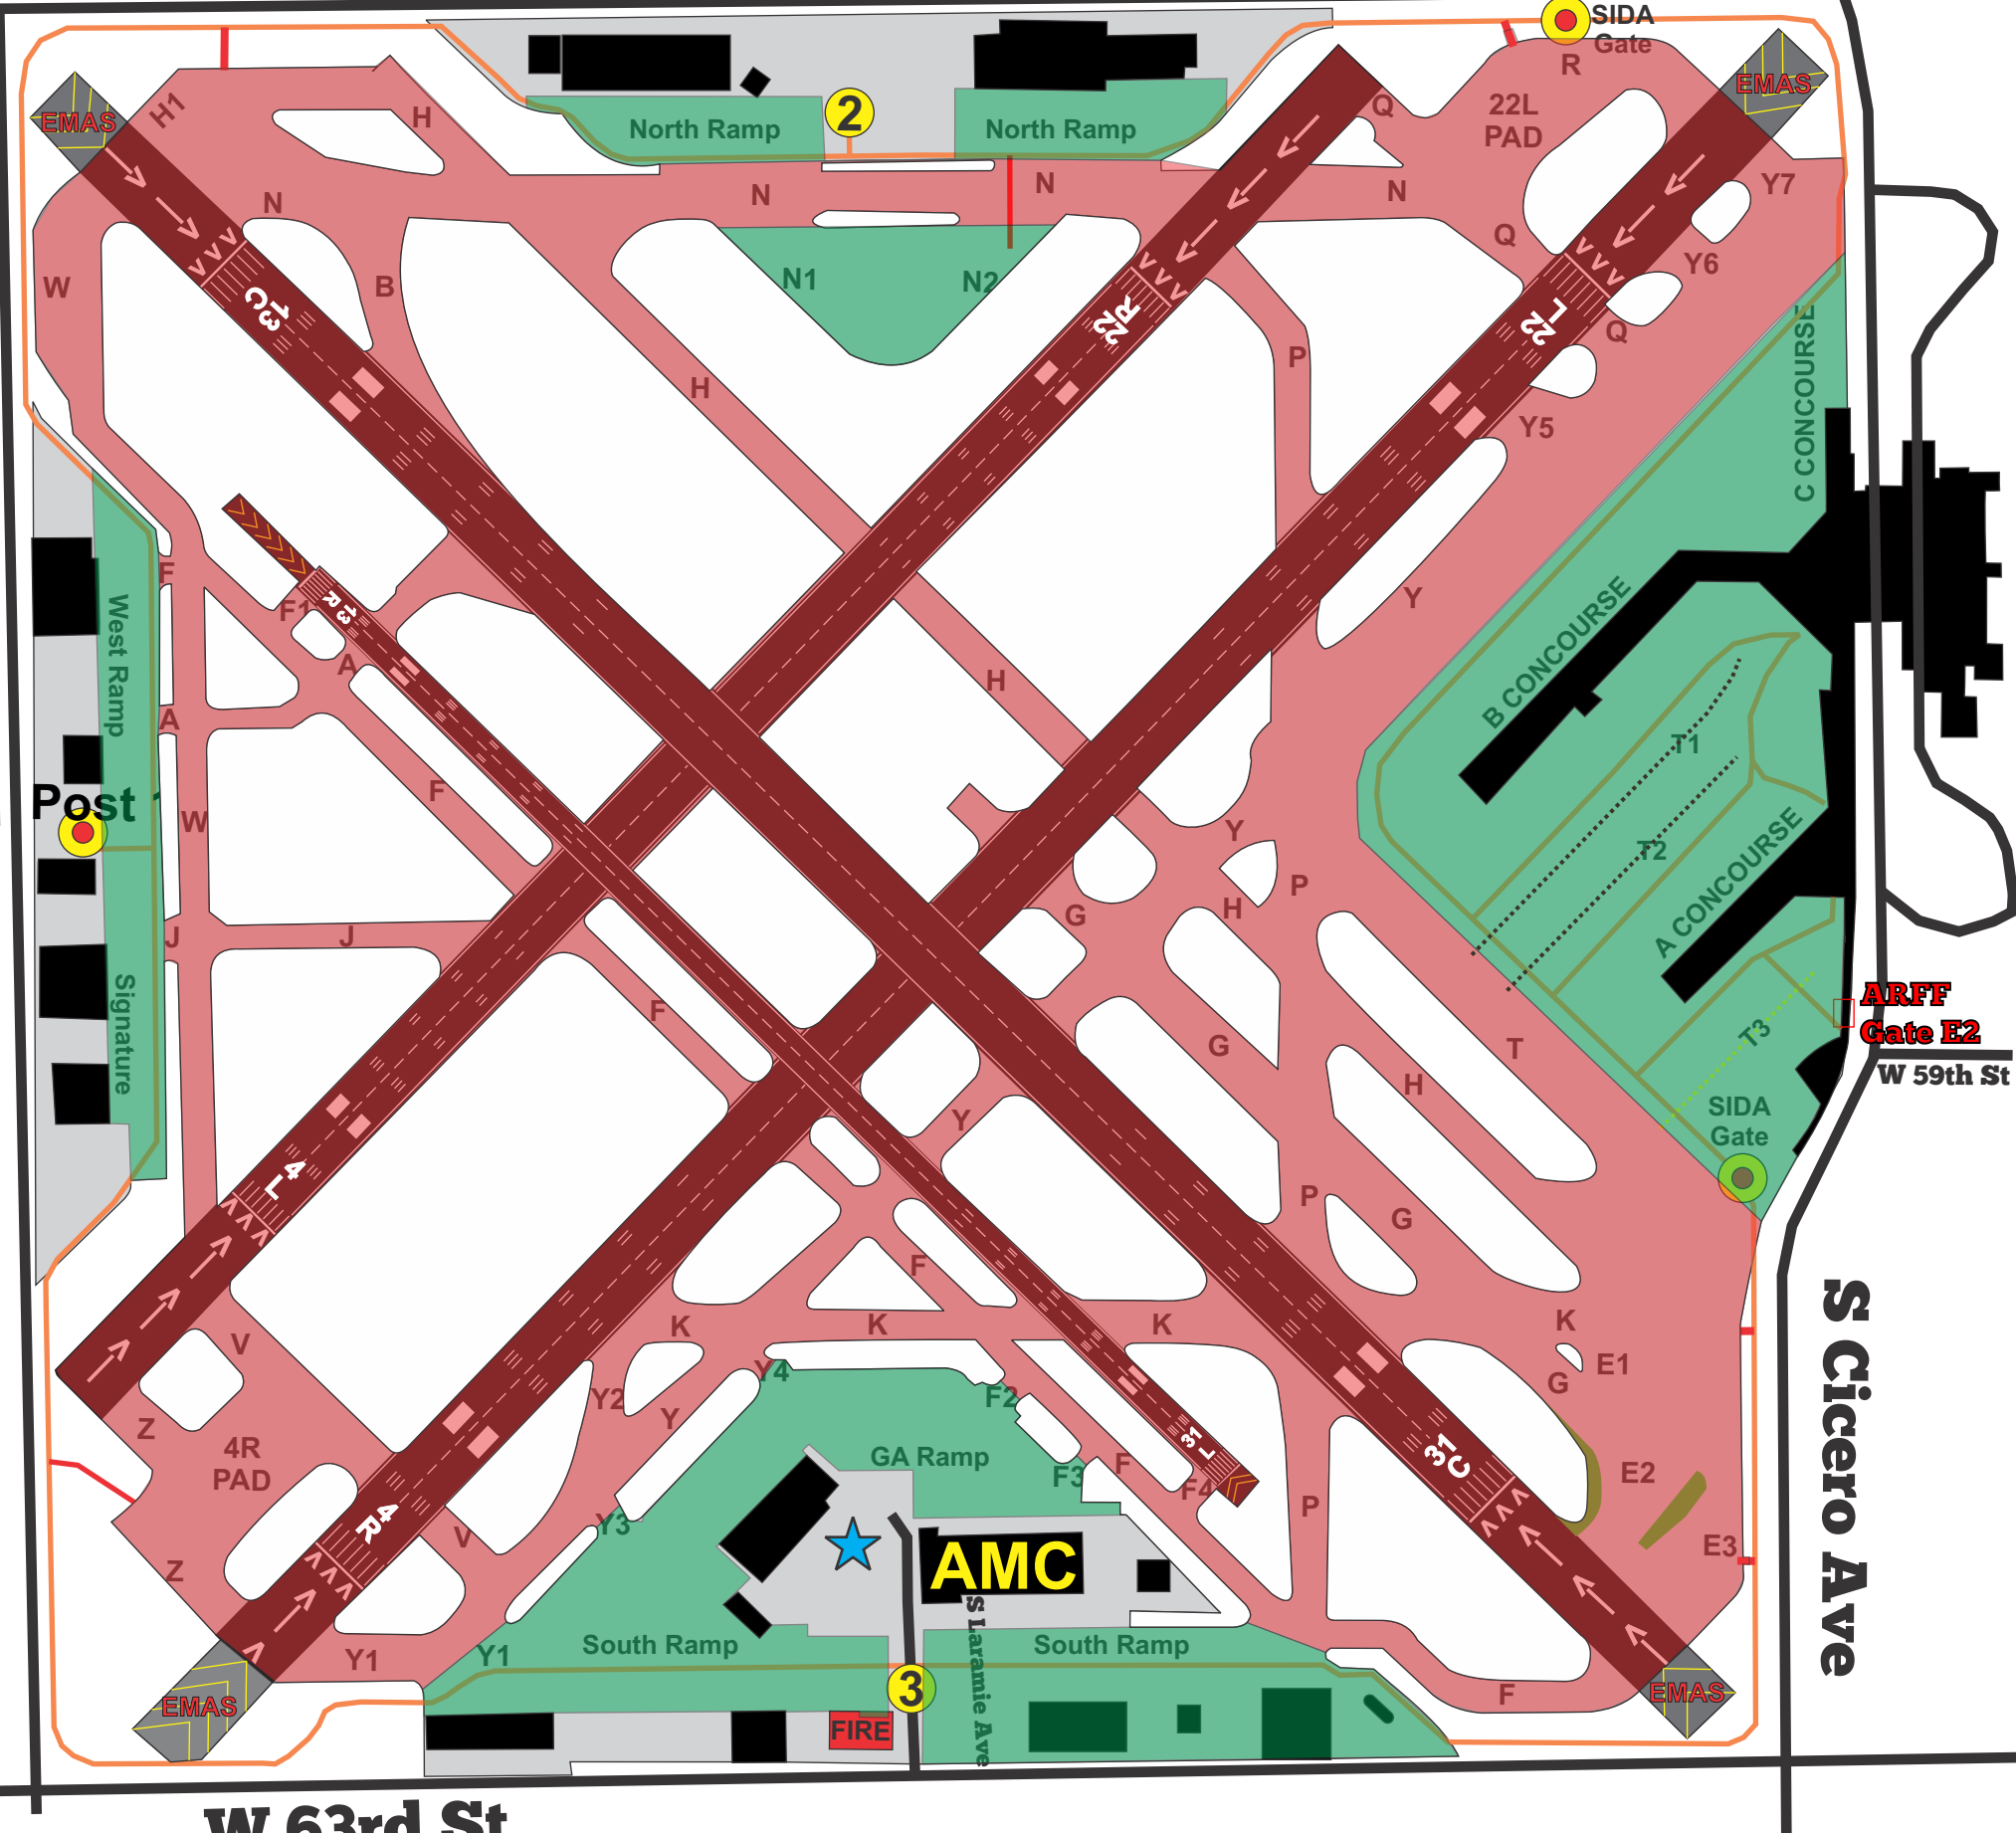

Midway International Airport

Movement/Non-Movement Area Map

Current as of September 16, 2024

W 55th St

FREQUENCY LEGEND

- 118.075- GROUND
 - 135.2- TOWER
 - 132.75- ATIS
 - 127.725 - DISCRETE EMER.
- NOTE- FREQUENCIES MAY COMBINE ON 135.2 AFTER 10 PM (2200HRS) UNTIL 5 AM (0500HRS)**

MAP TO BE USED FOR REFERENCE ONLY, NOT TO USED FOR DRIVER OR AIRCRAFT NAVIGATION. IT IS THE RESPONSIBILITY OF THE USER TO ENSURE THEY HAVE THE MOST ACCURATE AIRPORT REFERENCE MAP, PRIOR TO DRIVING OR TAXIING ON THE AIRFIELD.