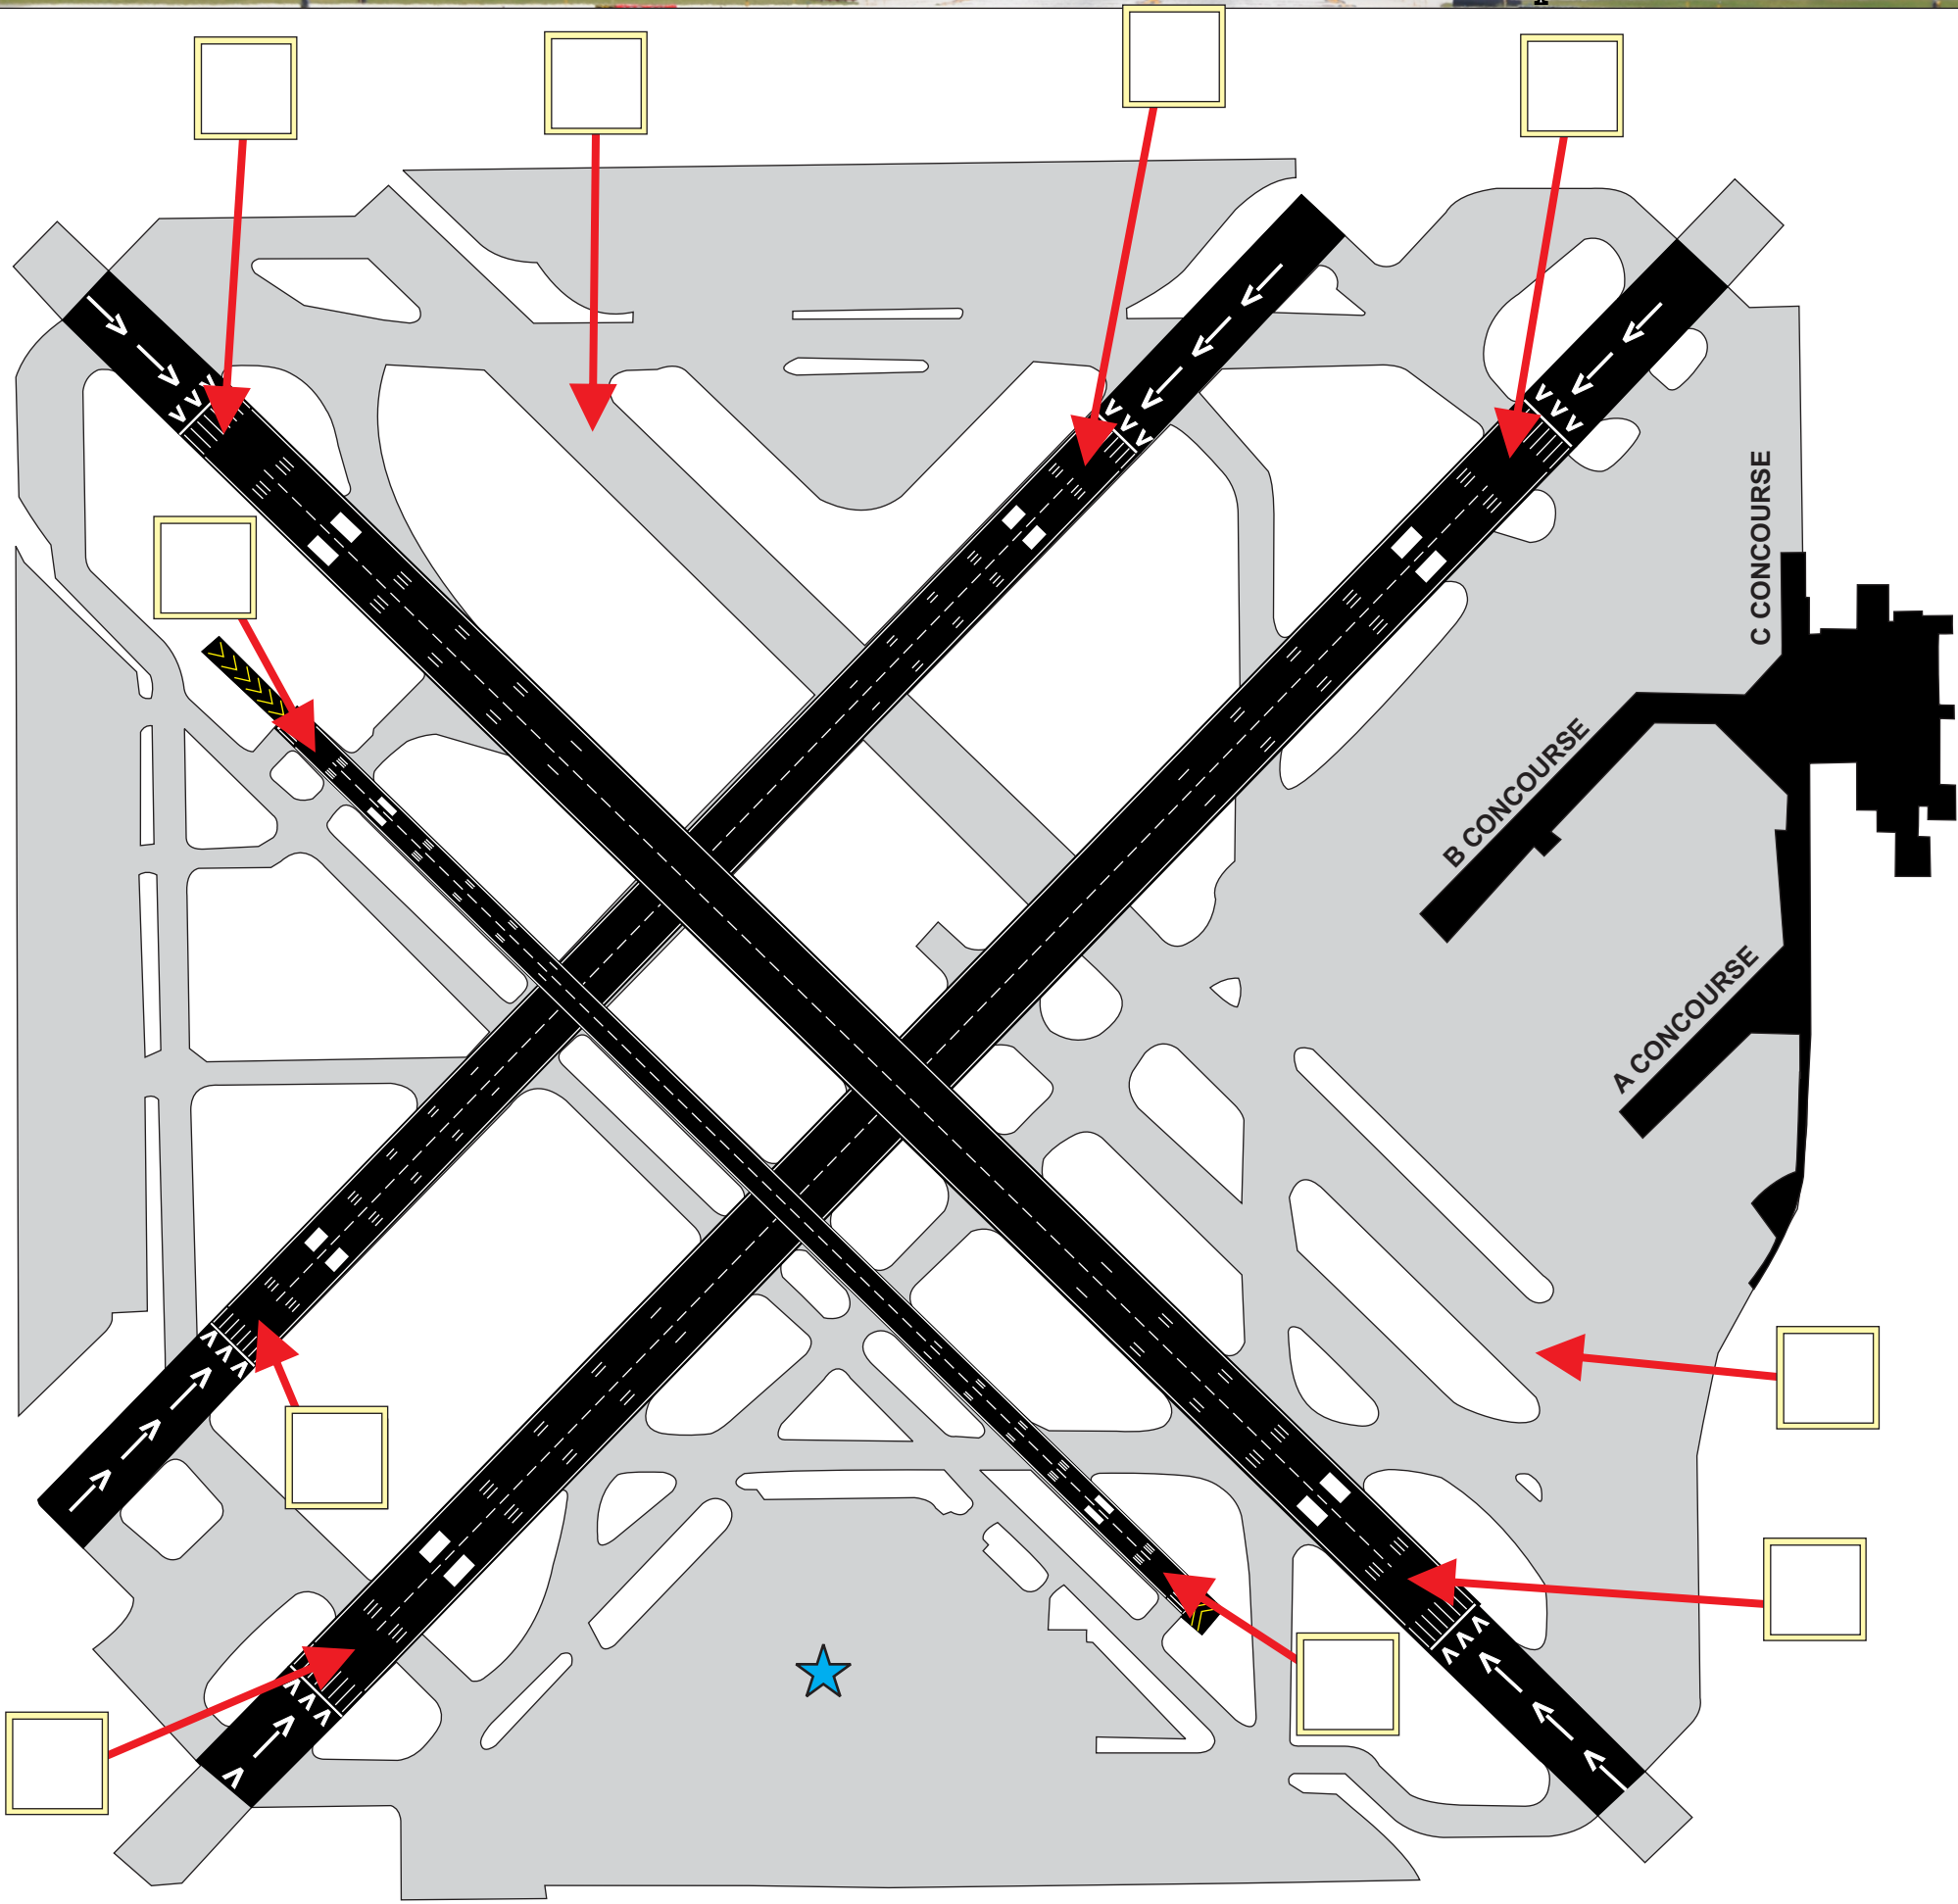

MIDWAY INTERNATIONAL AIRPORT

Blank Testing Map

As of April 2, 2024

Frequencies

Tower: _____
Ground: _____
ATIS: _____