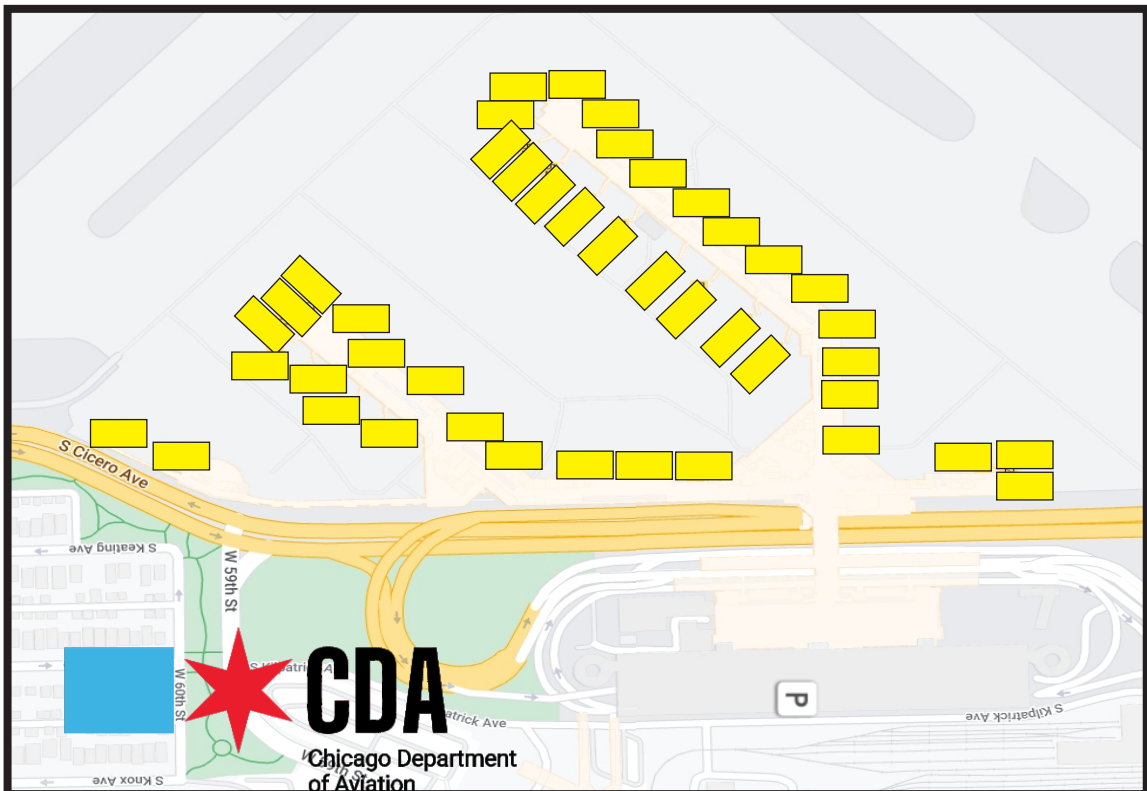

MIDWAY INTERNATIONAL AIRPORT

Blank Testing Map

As of April 2, 2024

Frequencies

Tower: _____
Ground: _____
ATIS: _____