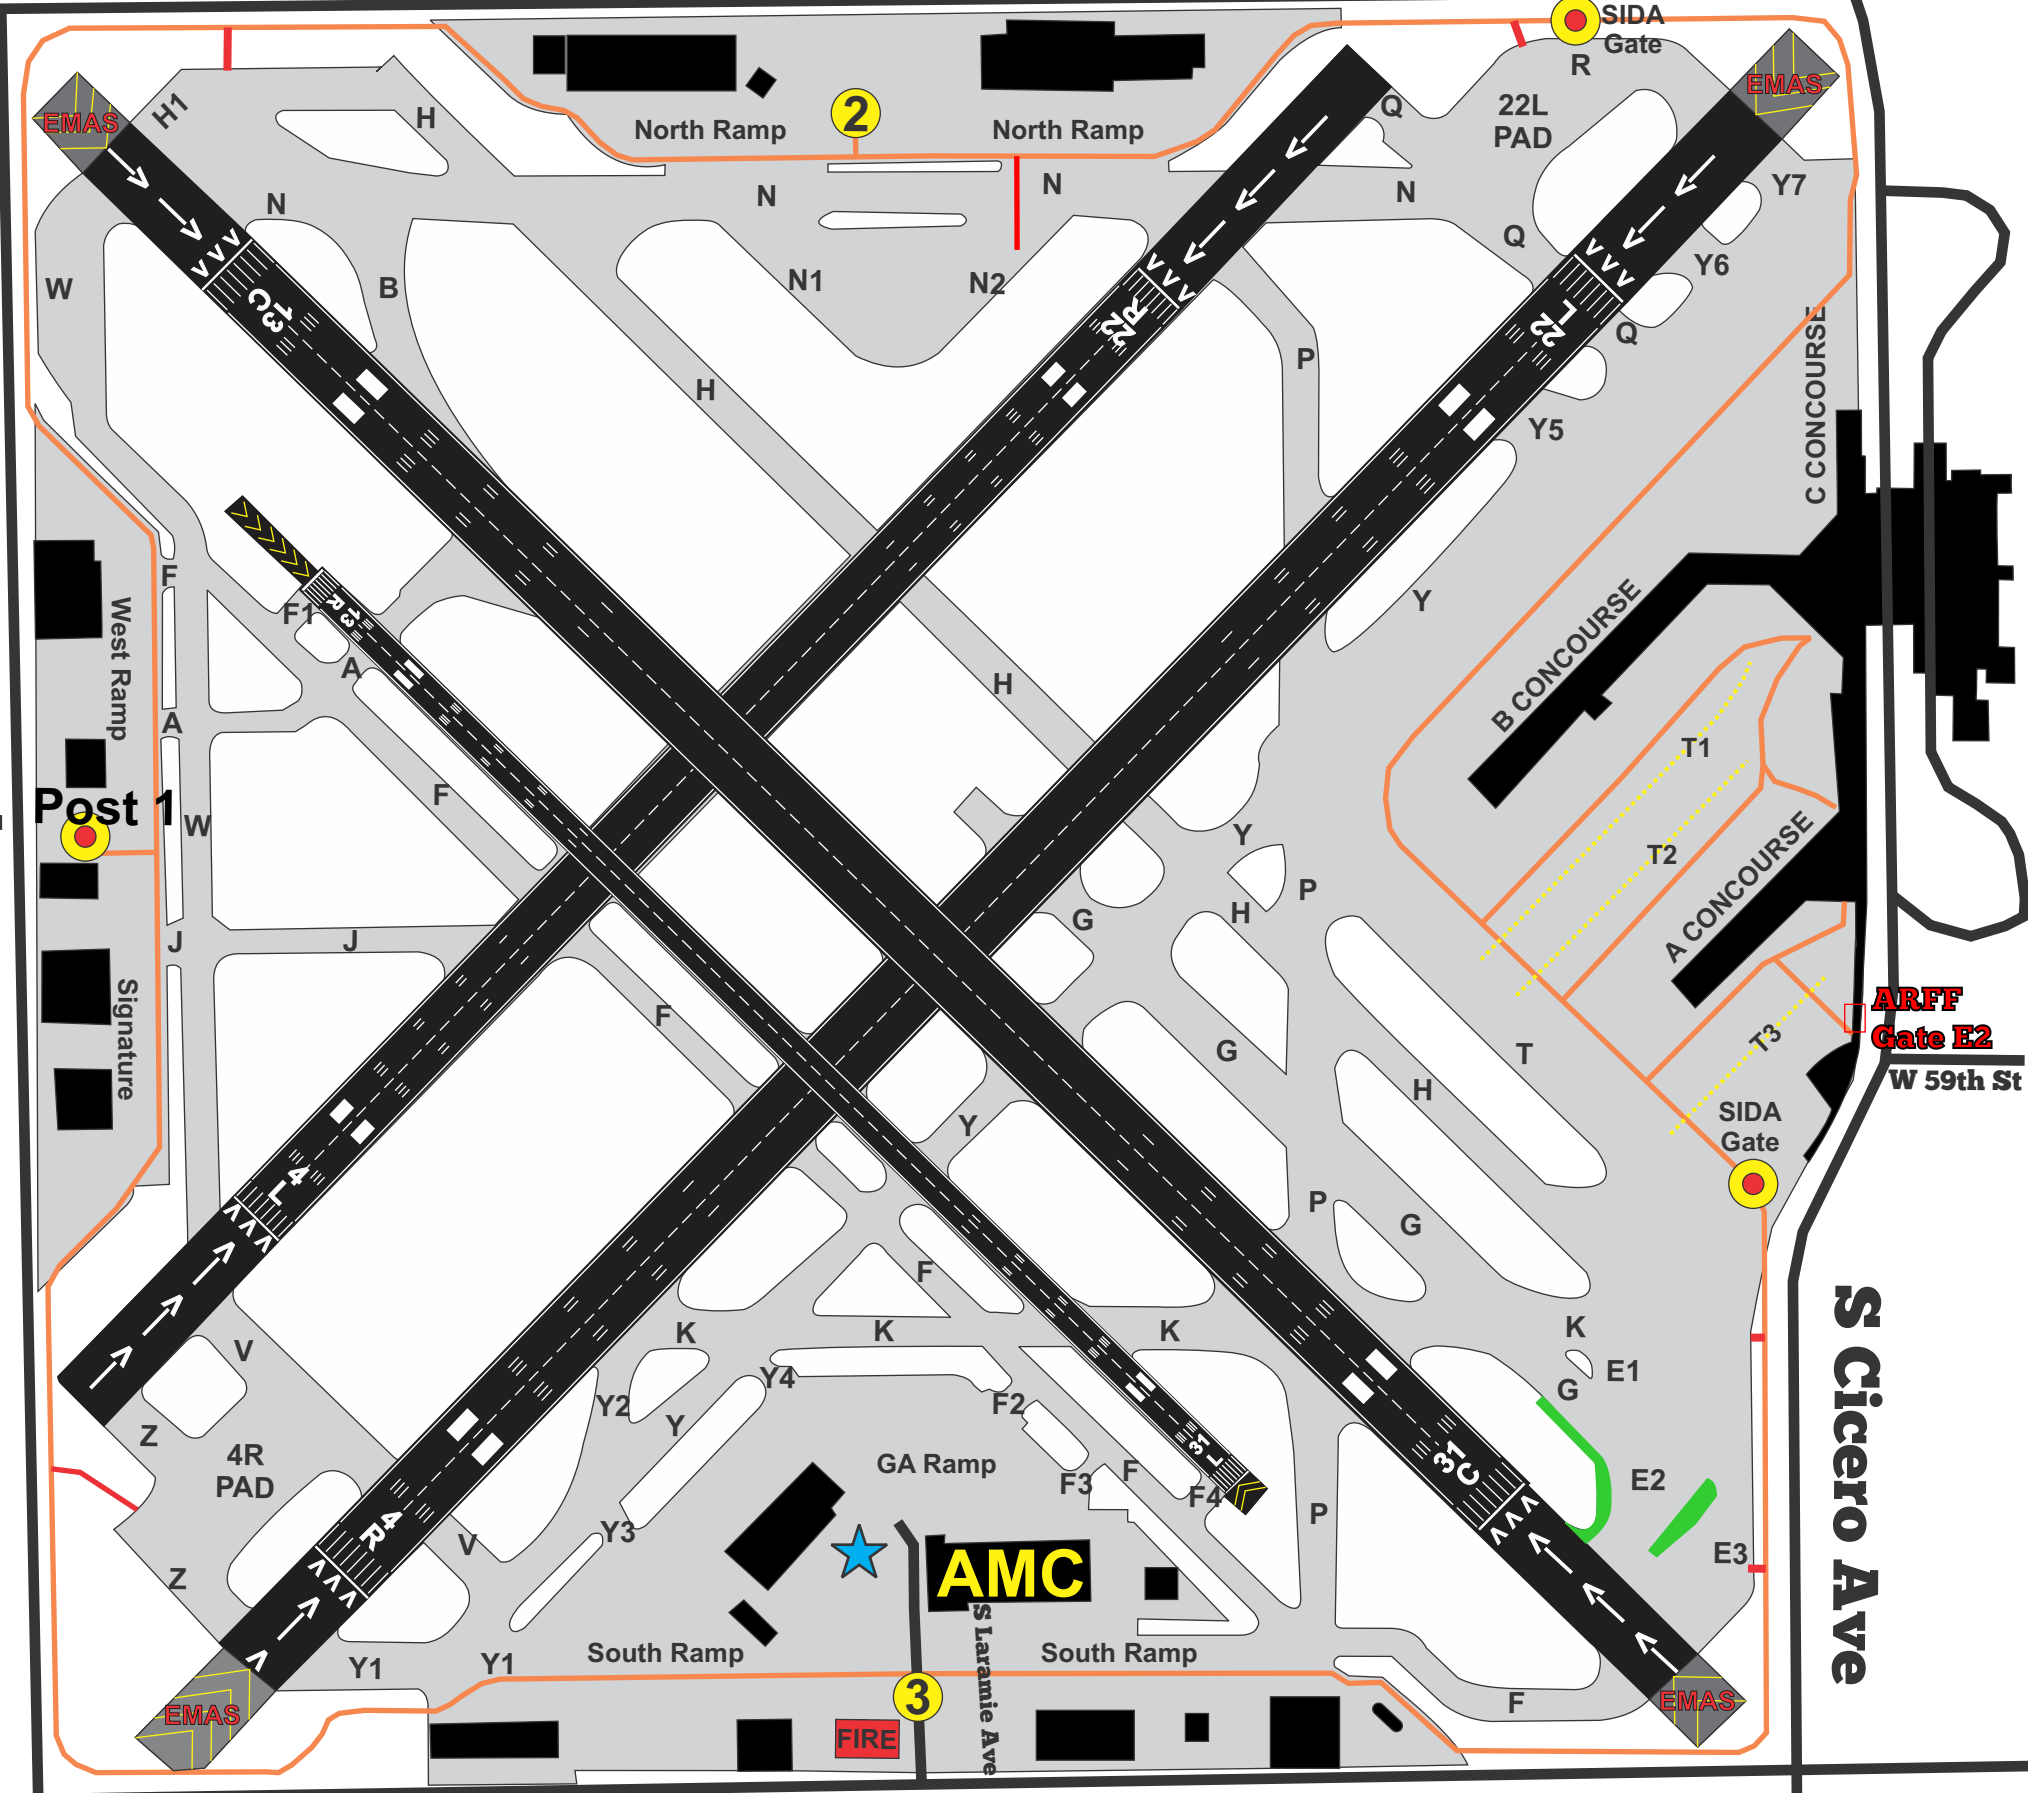

Midway International Airport

Airfield Basic Drivers Map

Current as of September 16, 2024

W 55th St

W 63rd St

LEGEND

-  Service Road
-  Restricted CDA Movement Area Access Road
-  CFD Fire Station
-  Staffed Security Post
-  Normally Unstaffed Security Post
-  Air Traffic Control Tower
-  EMAS (Engineered Material Arresting System)

MAP TO BE USED FOR REFERENCE ONLY, NOT TO BE USED FOR DRIVER OR AIRCRAFT NAVIGATION. IT IS THE RESPONSIBILITY OF THE USER TO ENSURE THEY HAVE THE MOST ACCURATE AIRPORT REFERENCE MAP, PRIOR TO DRIVING OR TAXIING ON THE AIRFIELD.